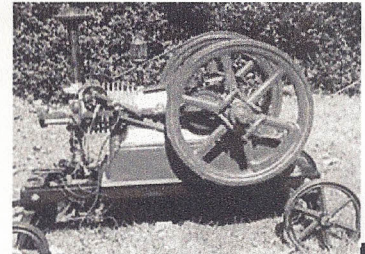

Power From The Past

Antique Tractor and Engine Show Will be in Elfrida

**Saturday, May 7th
from 9 a.m. to 4 p.m.**

"Power From the Past" is honored to be comprised of sources of mechanical energy that were used in the home, on the farm, in mining, oil pumping and general industry long before electricity became readily available. The turn of the last century (1800's to 1900's) saw the use of a vast array of engines and tractors powered by steam, kerosene, gasoline and natural gas. These machines brought the power that was needed to make life not only easier, but more productive. Many of these "antiques" still perform their original duties, but others need a bit of attention and rehabilitation before they can "breathe" again.