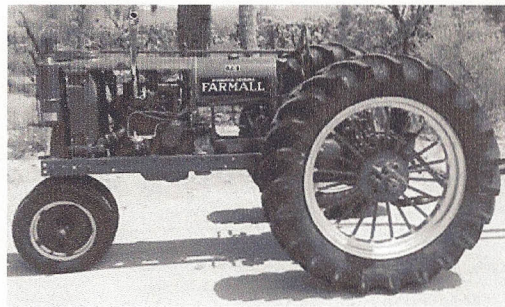

Power From The Past

Antique Tractor and Engine Show Will be in Elfrida

**Saturday, May 7th
from 9 a.m. to 4 p.m.**

"Power From the Past" is honored to be comprised of sources of mechanical energy that were used in the home, on the farm, in mining, oil pumping and general industry long before electricity became readily available. The turn of the last century (1800's to 1900's) saw the use of a vast array of engines and tractors powered by steam, kerosene, gasoline and natural gas. These machines brought the power that was needed to make life not only easier, but more productive. Many of these "antiques" still perform their original duties, but others need a bit of attention and rehabilitation before they can "breathe" again.